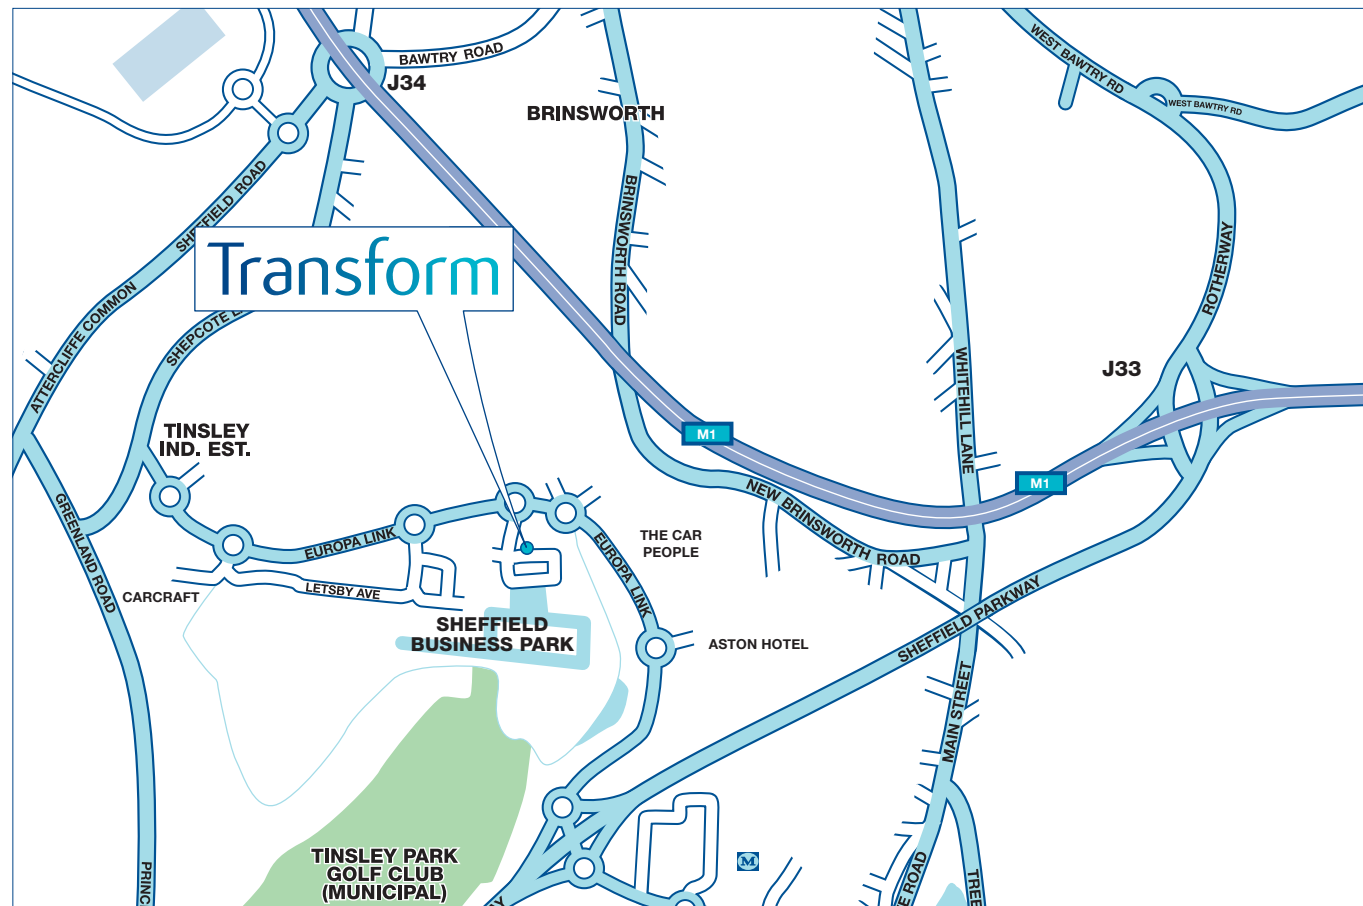

How to find our Sheffield Clinic

Sheffield Business Park, 5 Europa Court, Sheffield S9 1XE

Tel: 0114 256 4040

Fax: 0114 256 4041

By rail or bus

The clinic is a 15 minute taxi ride from Sheffield Railway Station. Alternatively, catch the A1 bus from Sheffield Interchange (opposite the railway station). These buses run at 15 minute intervals and will take you directly to the airport terminal building – from which the clinic is a short walk.

By road

From M1 – exit the motorway at Junction 33 (Sheffield Parkway), following signs to the airport. Sheffield Clinic is located directly opposite the main terminal.

Please note: this is the M1 junction to the south of the Meadowhall Shopping Centre.

From Sheffield – take the A630/Sheffield Parkway, following signs for the airport. We are opposite the main terminal.

Car parking

Visitor car parking can be found directly outside the clinic.

On arrival

You will be greeted at reception on arrival.